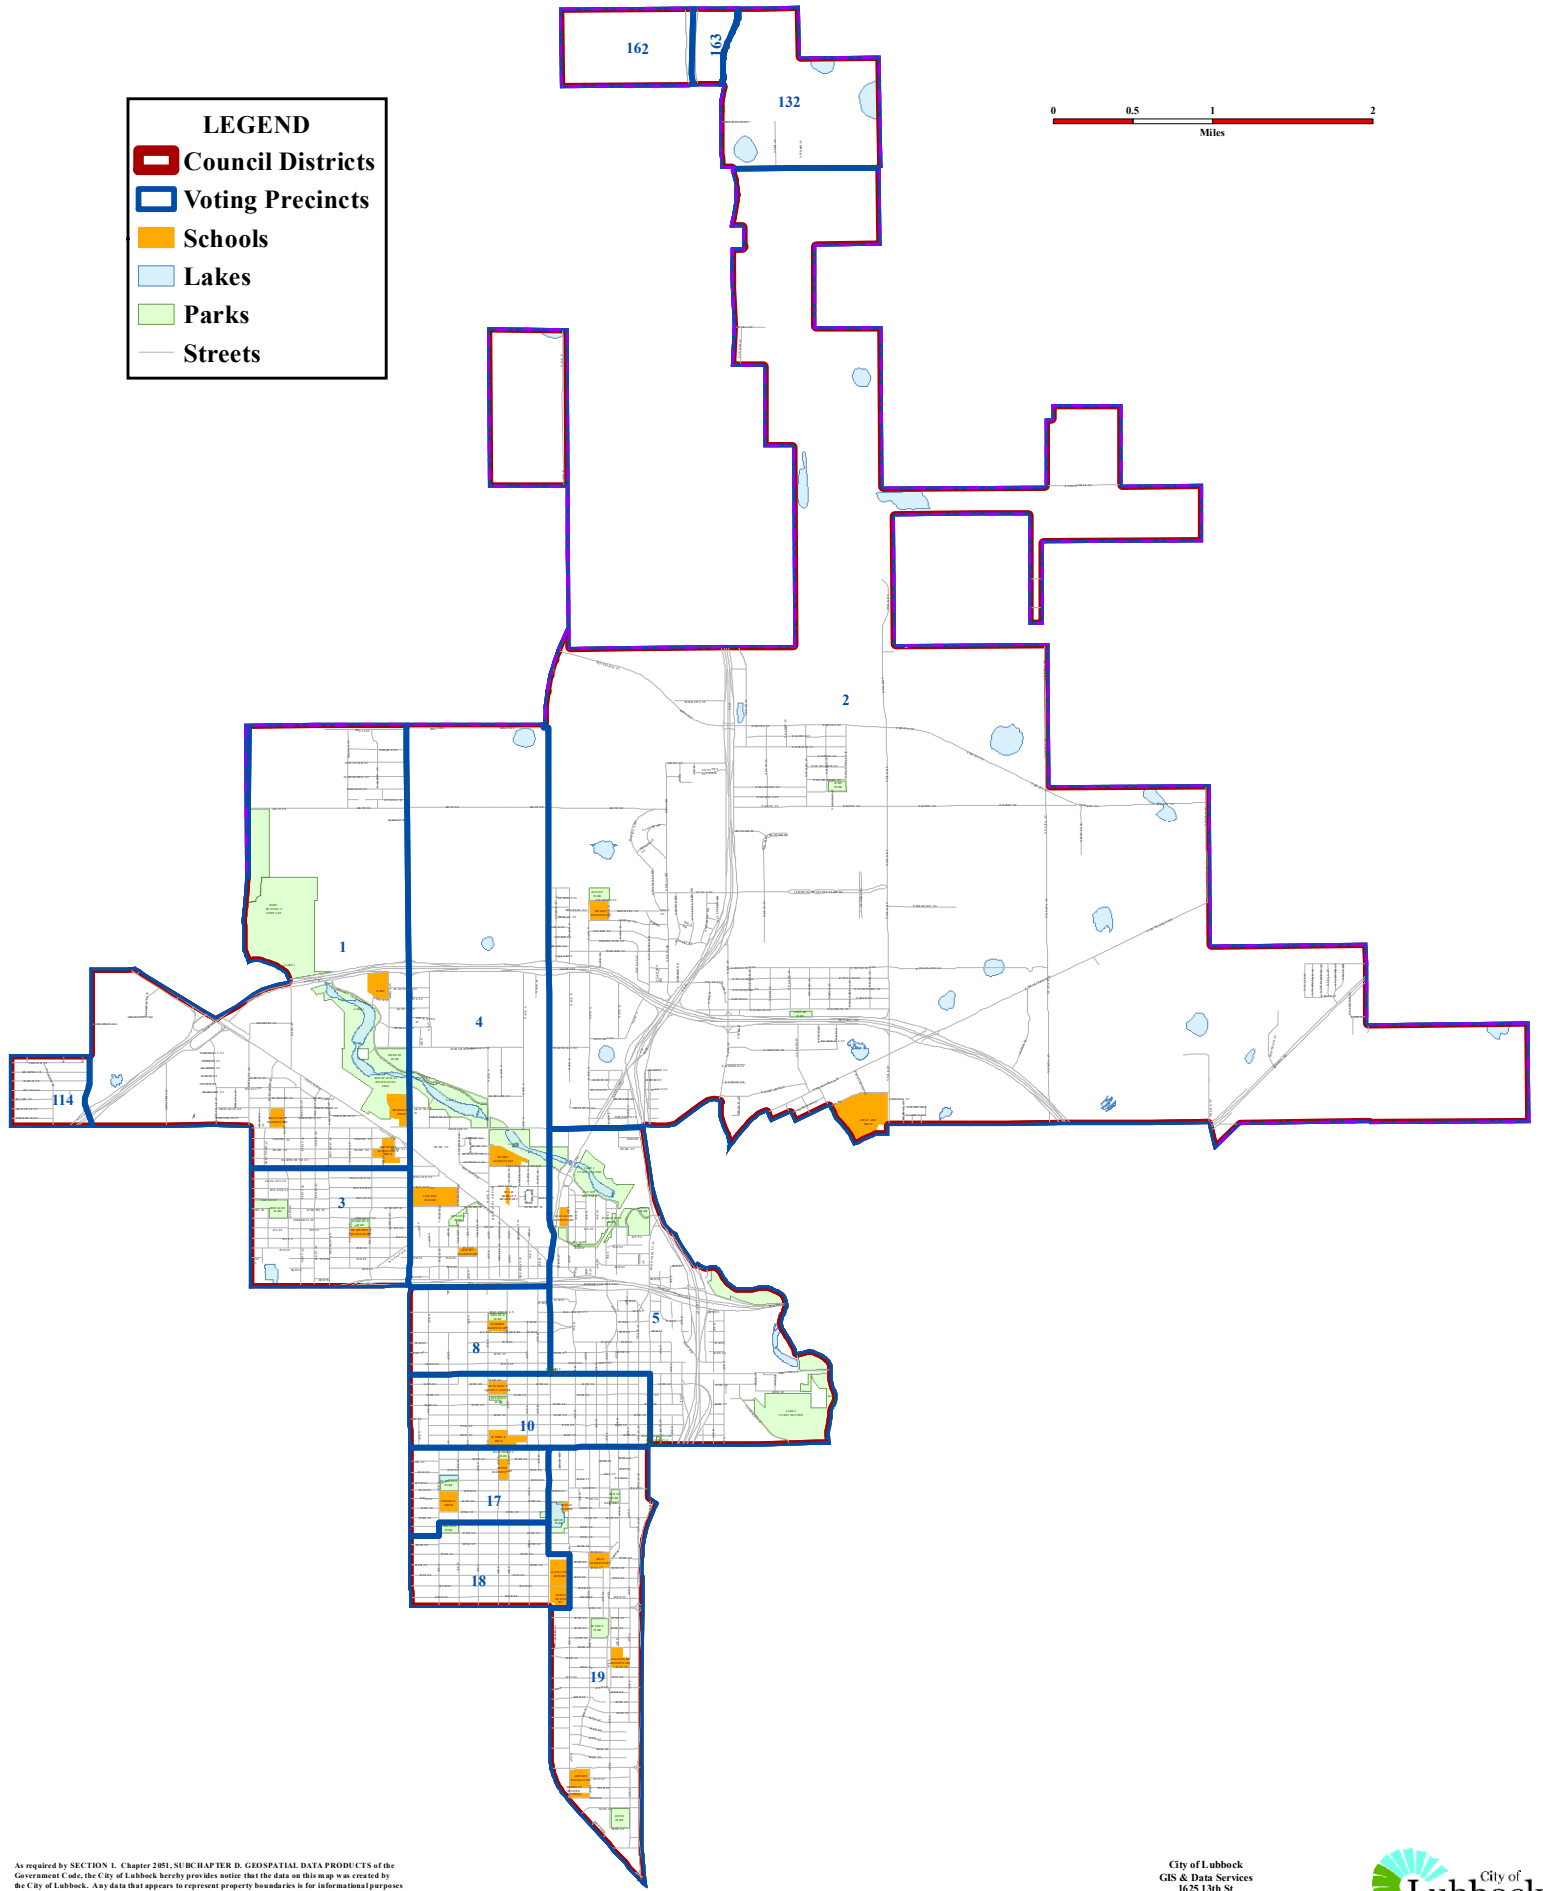

City Council District 1

LEGEND

- Council Districts
- Voting Precincts
- Schools
- Lakes
- Parks
- Streets