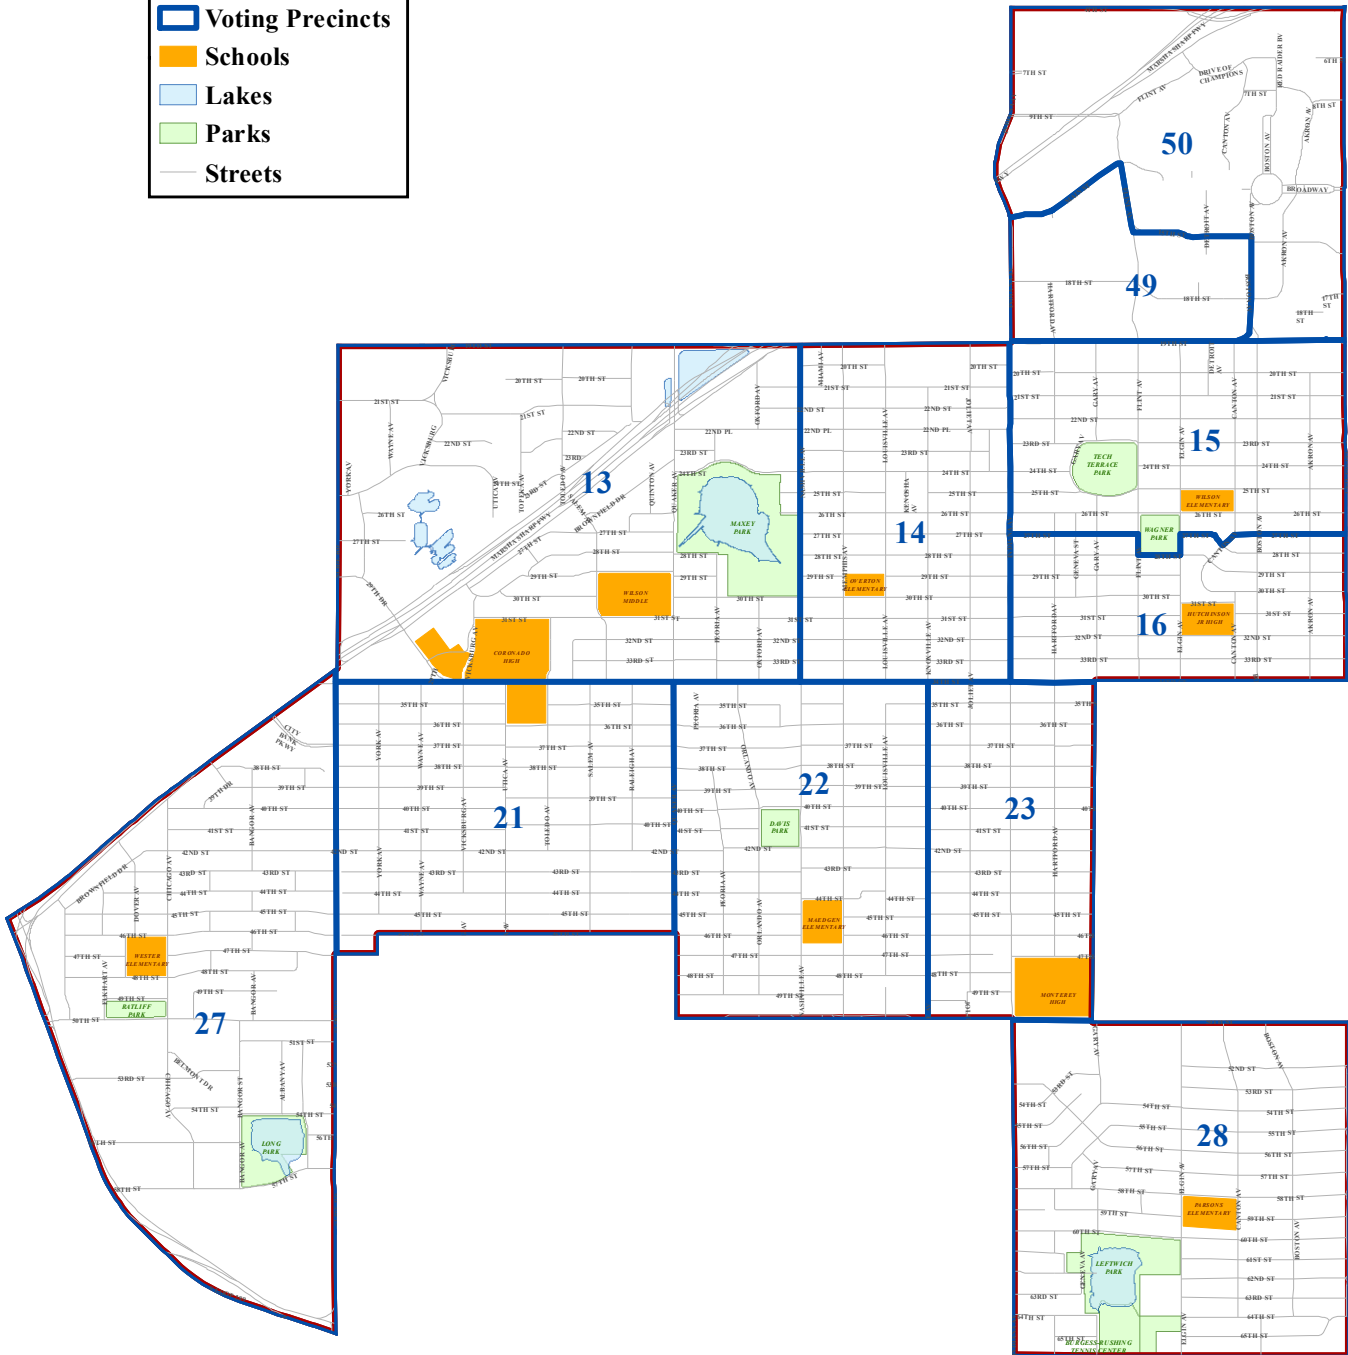

City Council District 3

LEGEND

- Council Districts
- Voting Precincts
- Schools
- Lakes
- Parks
- Streets