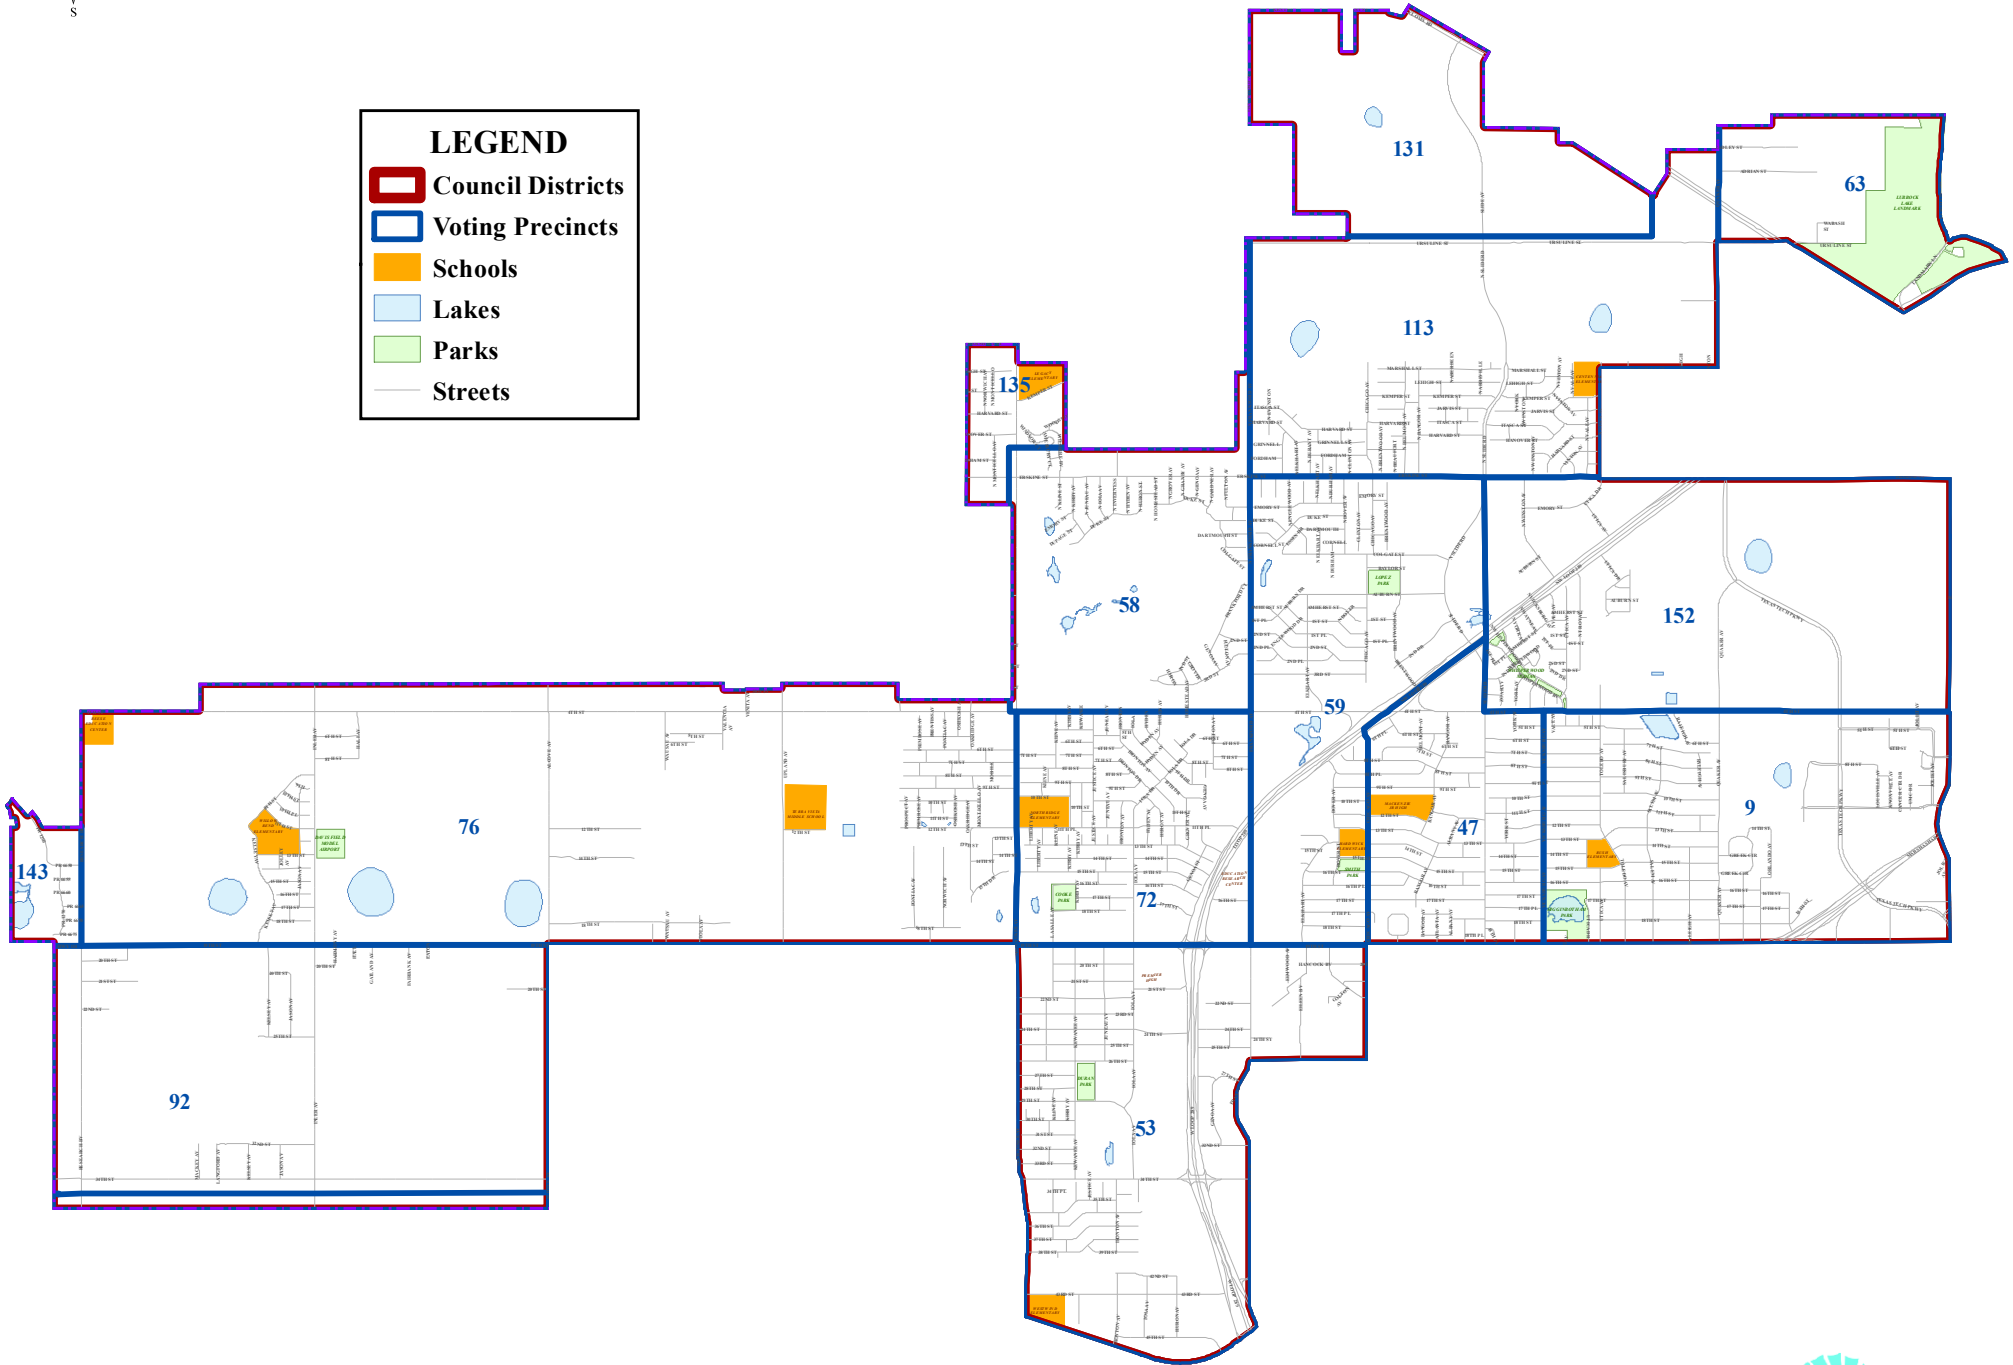

City Council District 6

LEGEND

- Council Districts
- Voting Precincts
- Schools
- Lakes
- Parks
- Streets

City of Lubbock
GIS & Data Services
1625 13th St
Lubbock, TX 79457
(806) 775-3311